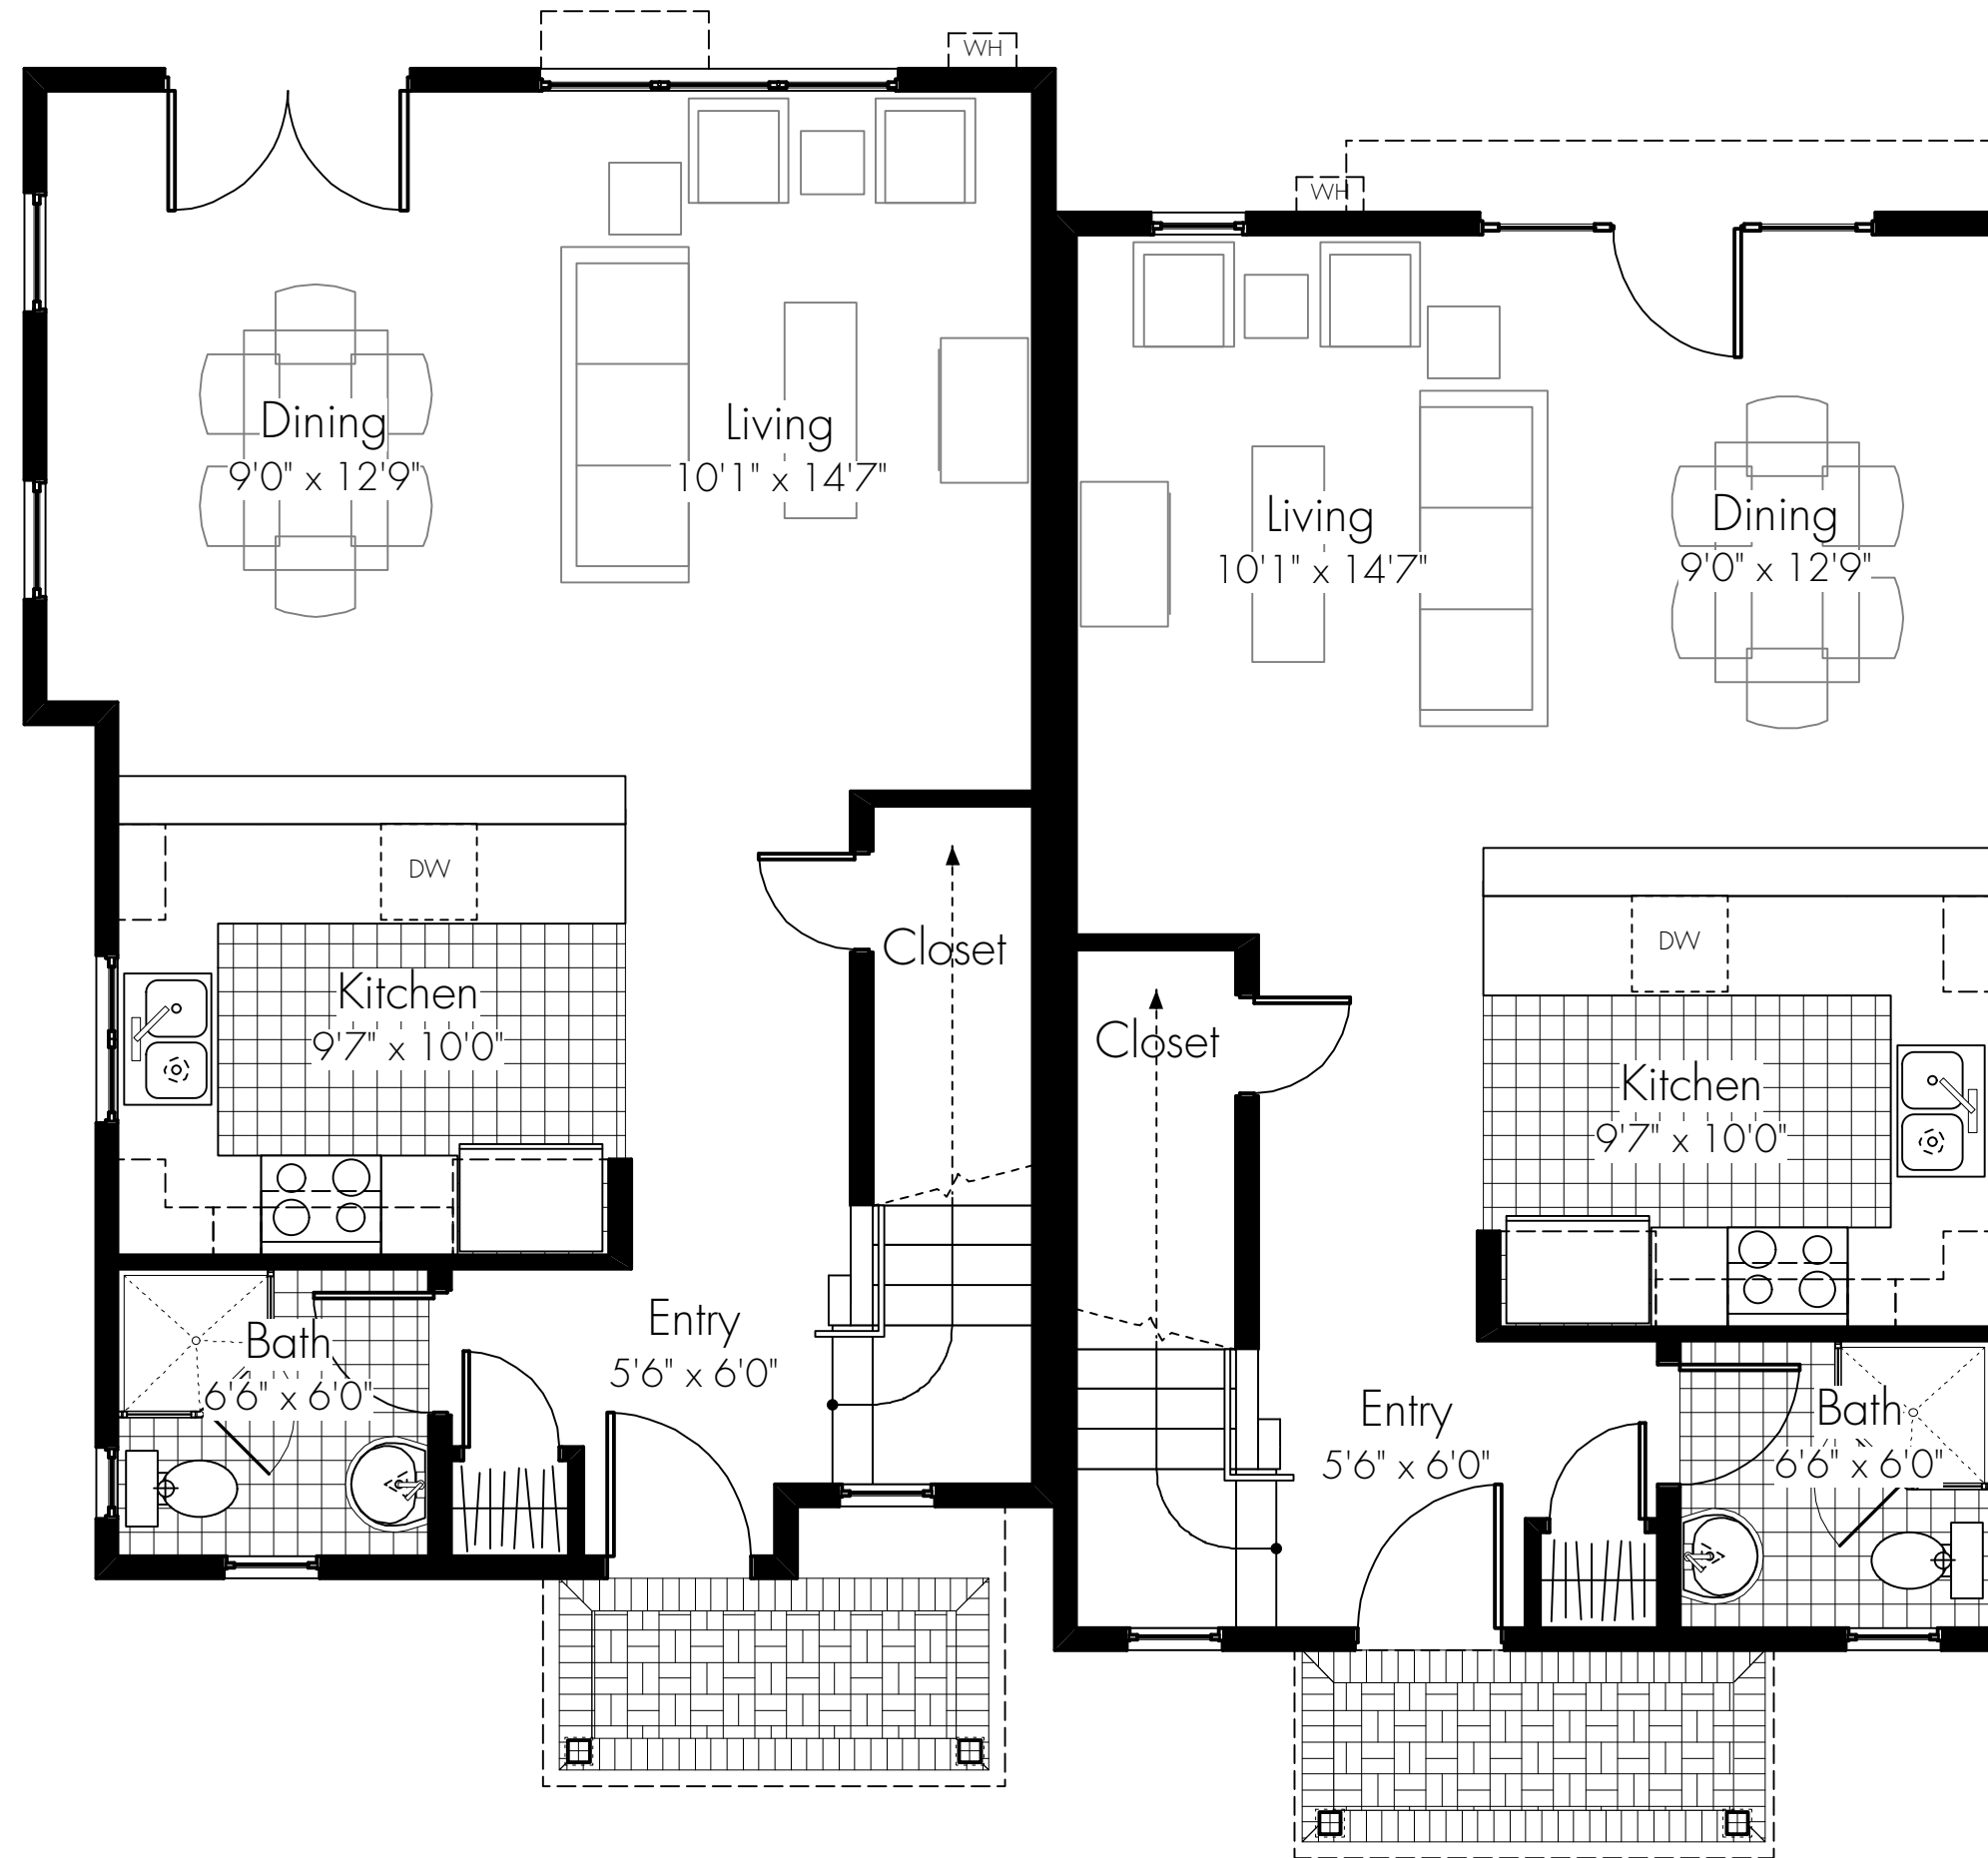

BELLA  RIVIERA

UNIT 44  
1,141 SF

UNIT 45  
1,063 SF

Prices, features, amenities, specifications, plans, dimensions and designs vary per plan and location and are subject to change or substitution by Snyder Langston without prior notice. Square footages are approximately and should not be used as representation of the homes' precise or actual size. See sales associate for details prior to purchase.

BLDG D3 - FIRST FLOOR

UNIT 44

UNIT 45

Prices, features, amenities, specifications, plans, dimensions and designs vary per plan and location and are subject to change or substitution by Snyder Langston without prior notice. Square footages are approximately and should not be used as representation of the homes' precise or actual size. See sales associate for details prior to purchase.