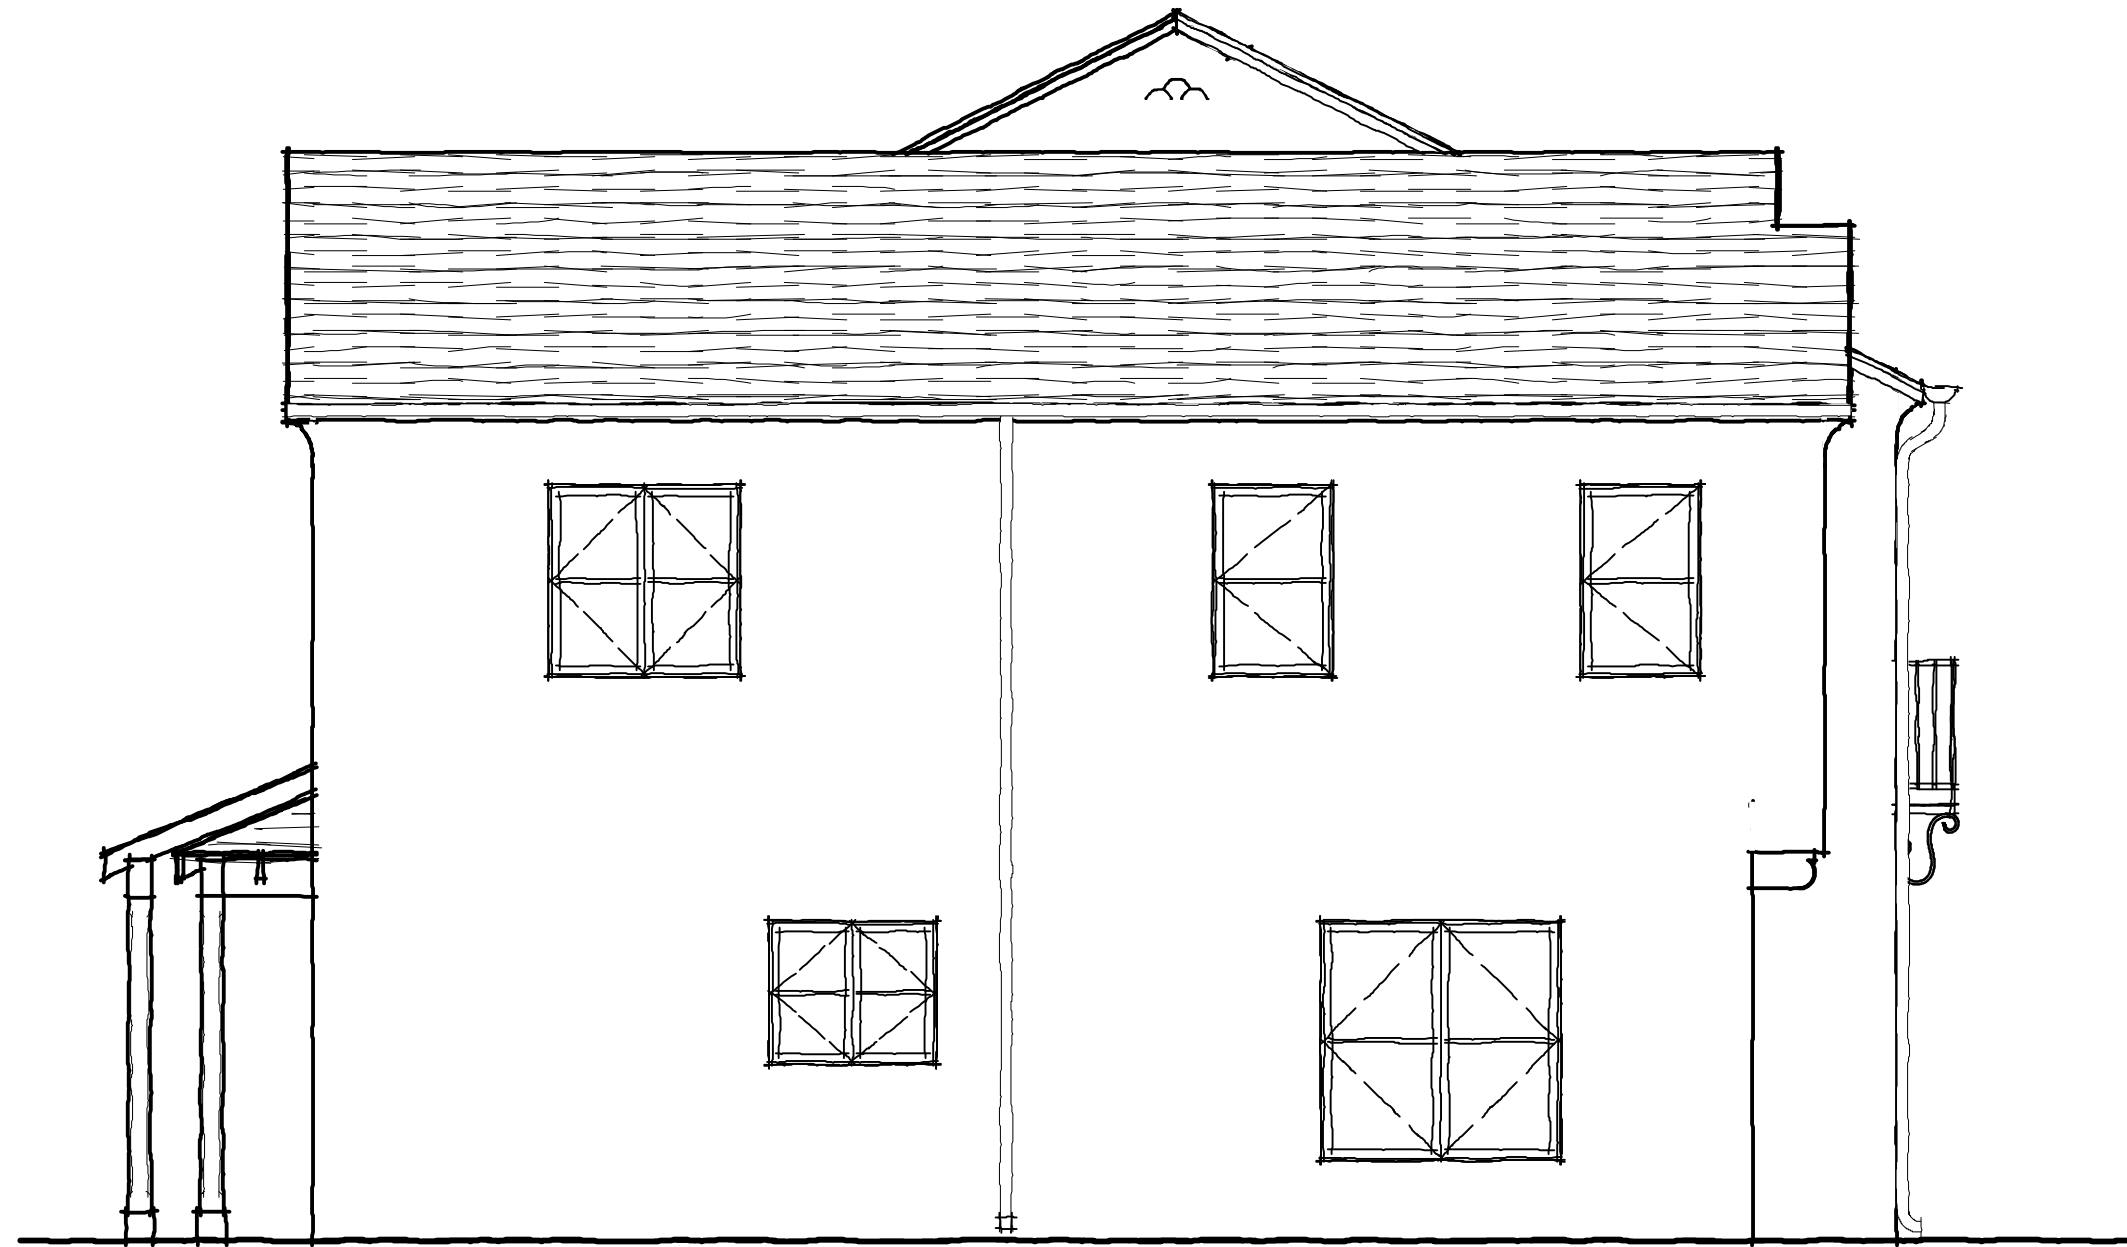

BELLA  RIVIERA

UNIT 44  
1,141 SF

UNIT 45  
1,063 SF

Prices, features, amenities, specifications, plans, dimensions and designs vary per plan and location and are subject to change or substitution by Snyder Langston without prior notice. Square footages are approximately and should not be used as representation of the homes' precise or actual size. See sales associate for details prior to purchase.

BLDG D3 - FIRST FLOOR

UNIT 44

UNIT 45

Prices, features, amenities, specifications, plans, dimensions and designs vary per plan and location and are subject to change or substitution by Snyder Langston without prior notice. Square footages are approximately and should not be used as representation of the homes' precise or actual size. See sales associate for details prior to purchase.

BLDG D3 - FRONT ELEVATION

UNIT 45

UNIT 45

UNIT 44

UNIT 44