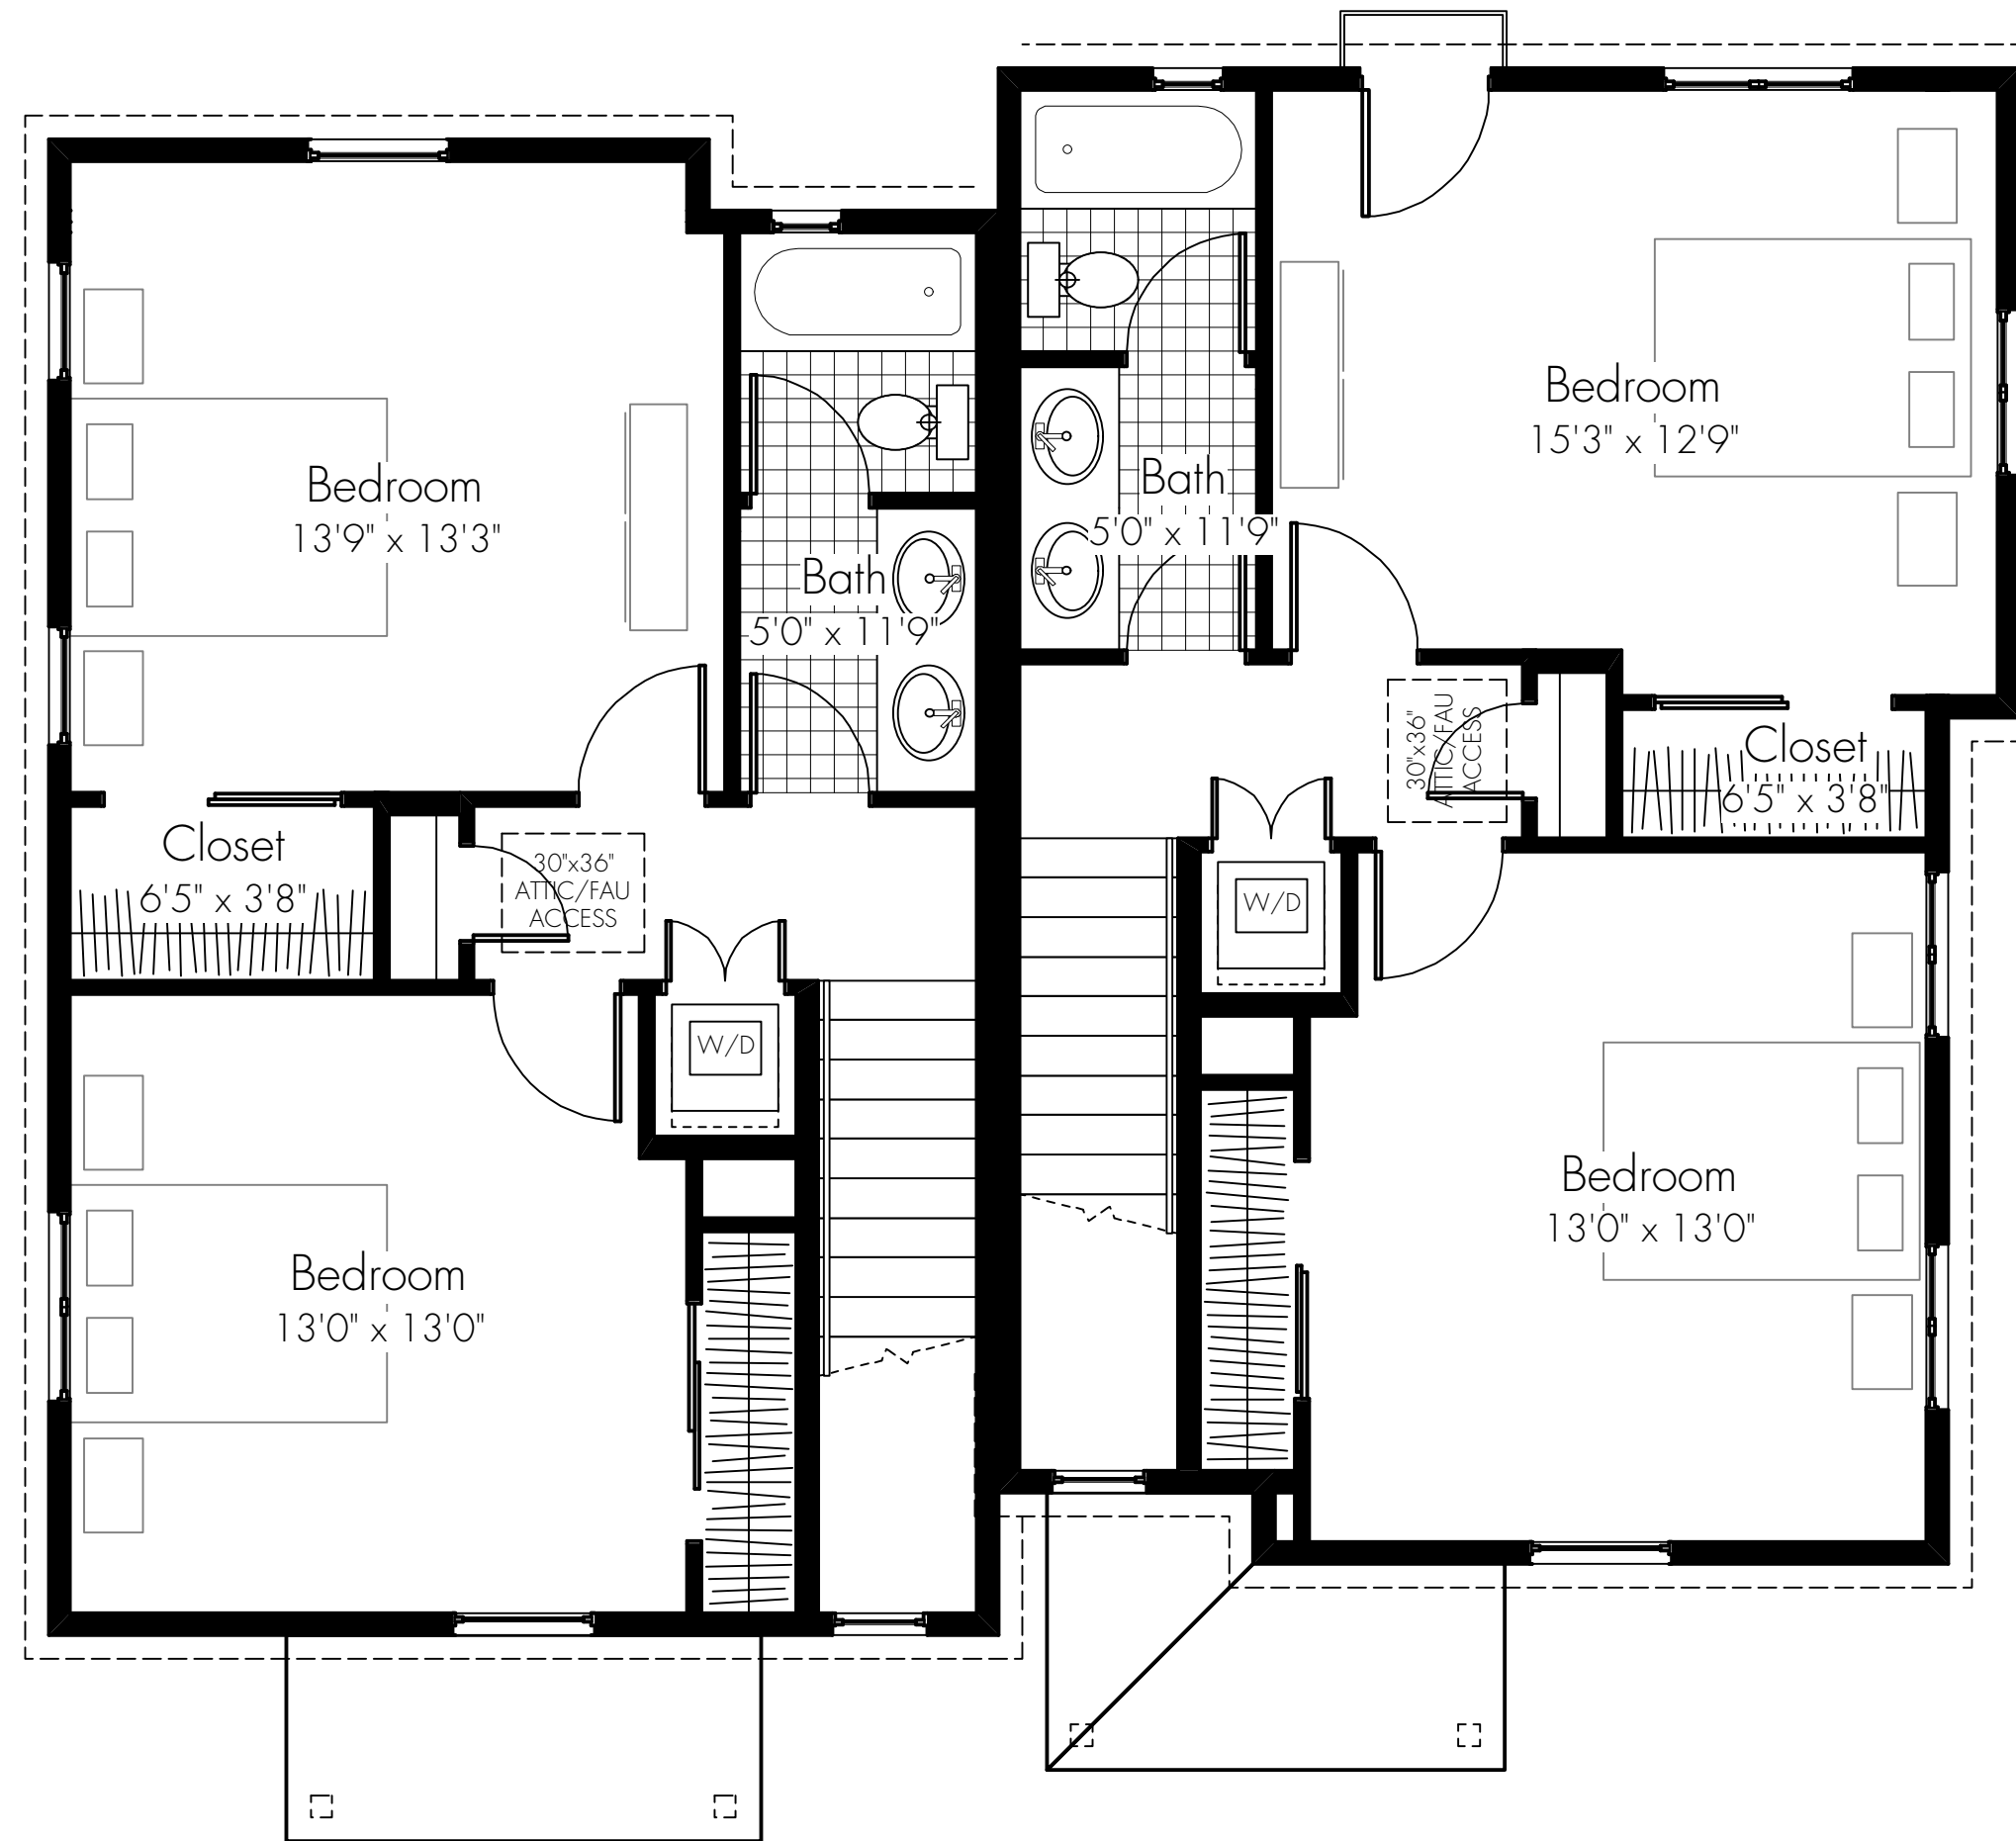

UNIT 60  
1,063 SF

UNIT 61  
1,141 SF

Prices, features, amenities, specifications, plans, dimensions and designs vary per plan and location and are subject to change or substitution by Snyder Langston without prior notice. Square footages are approximately and should not be used as representation of the homes' precise or actual size. See sales associate for details prior to purchase.

UNIT 60

UNIT 61

UNIT 60

UNIT 61

UNIT 60

UNIT 61

UNIT 60

UNIT 61