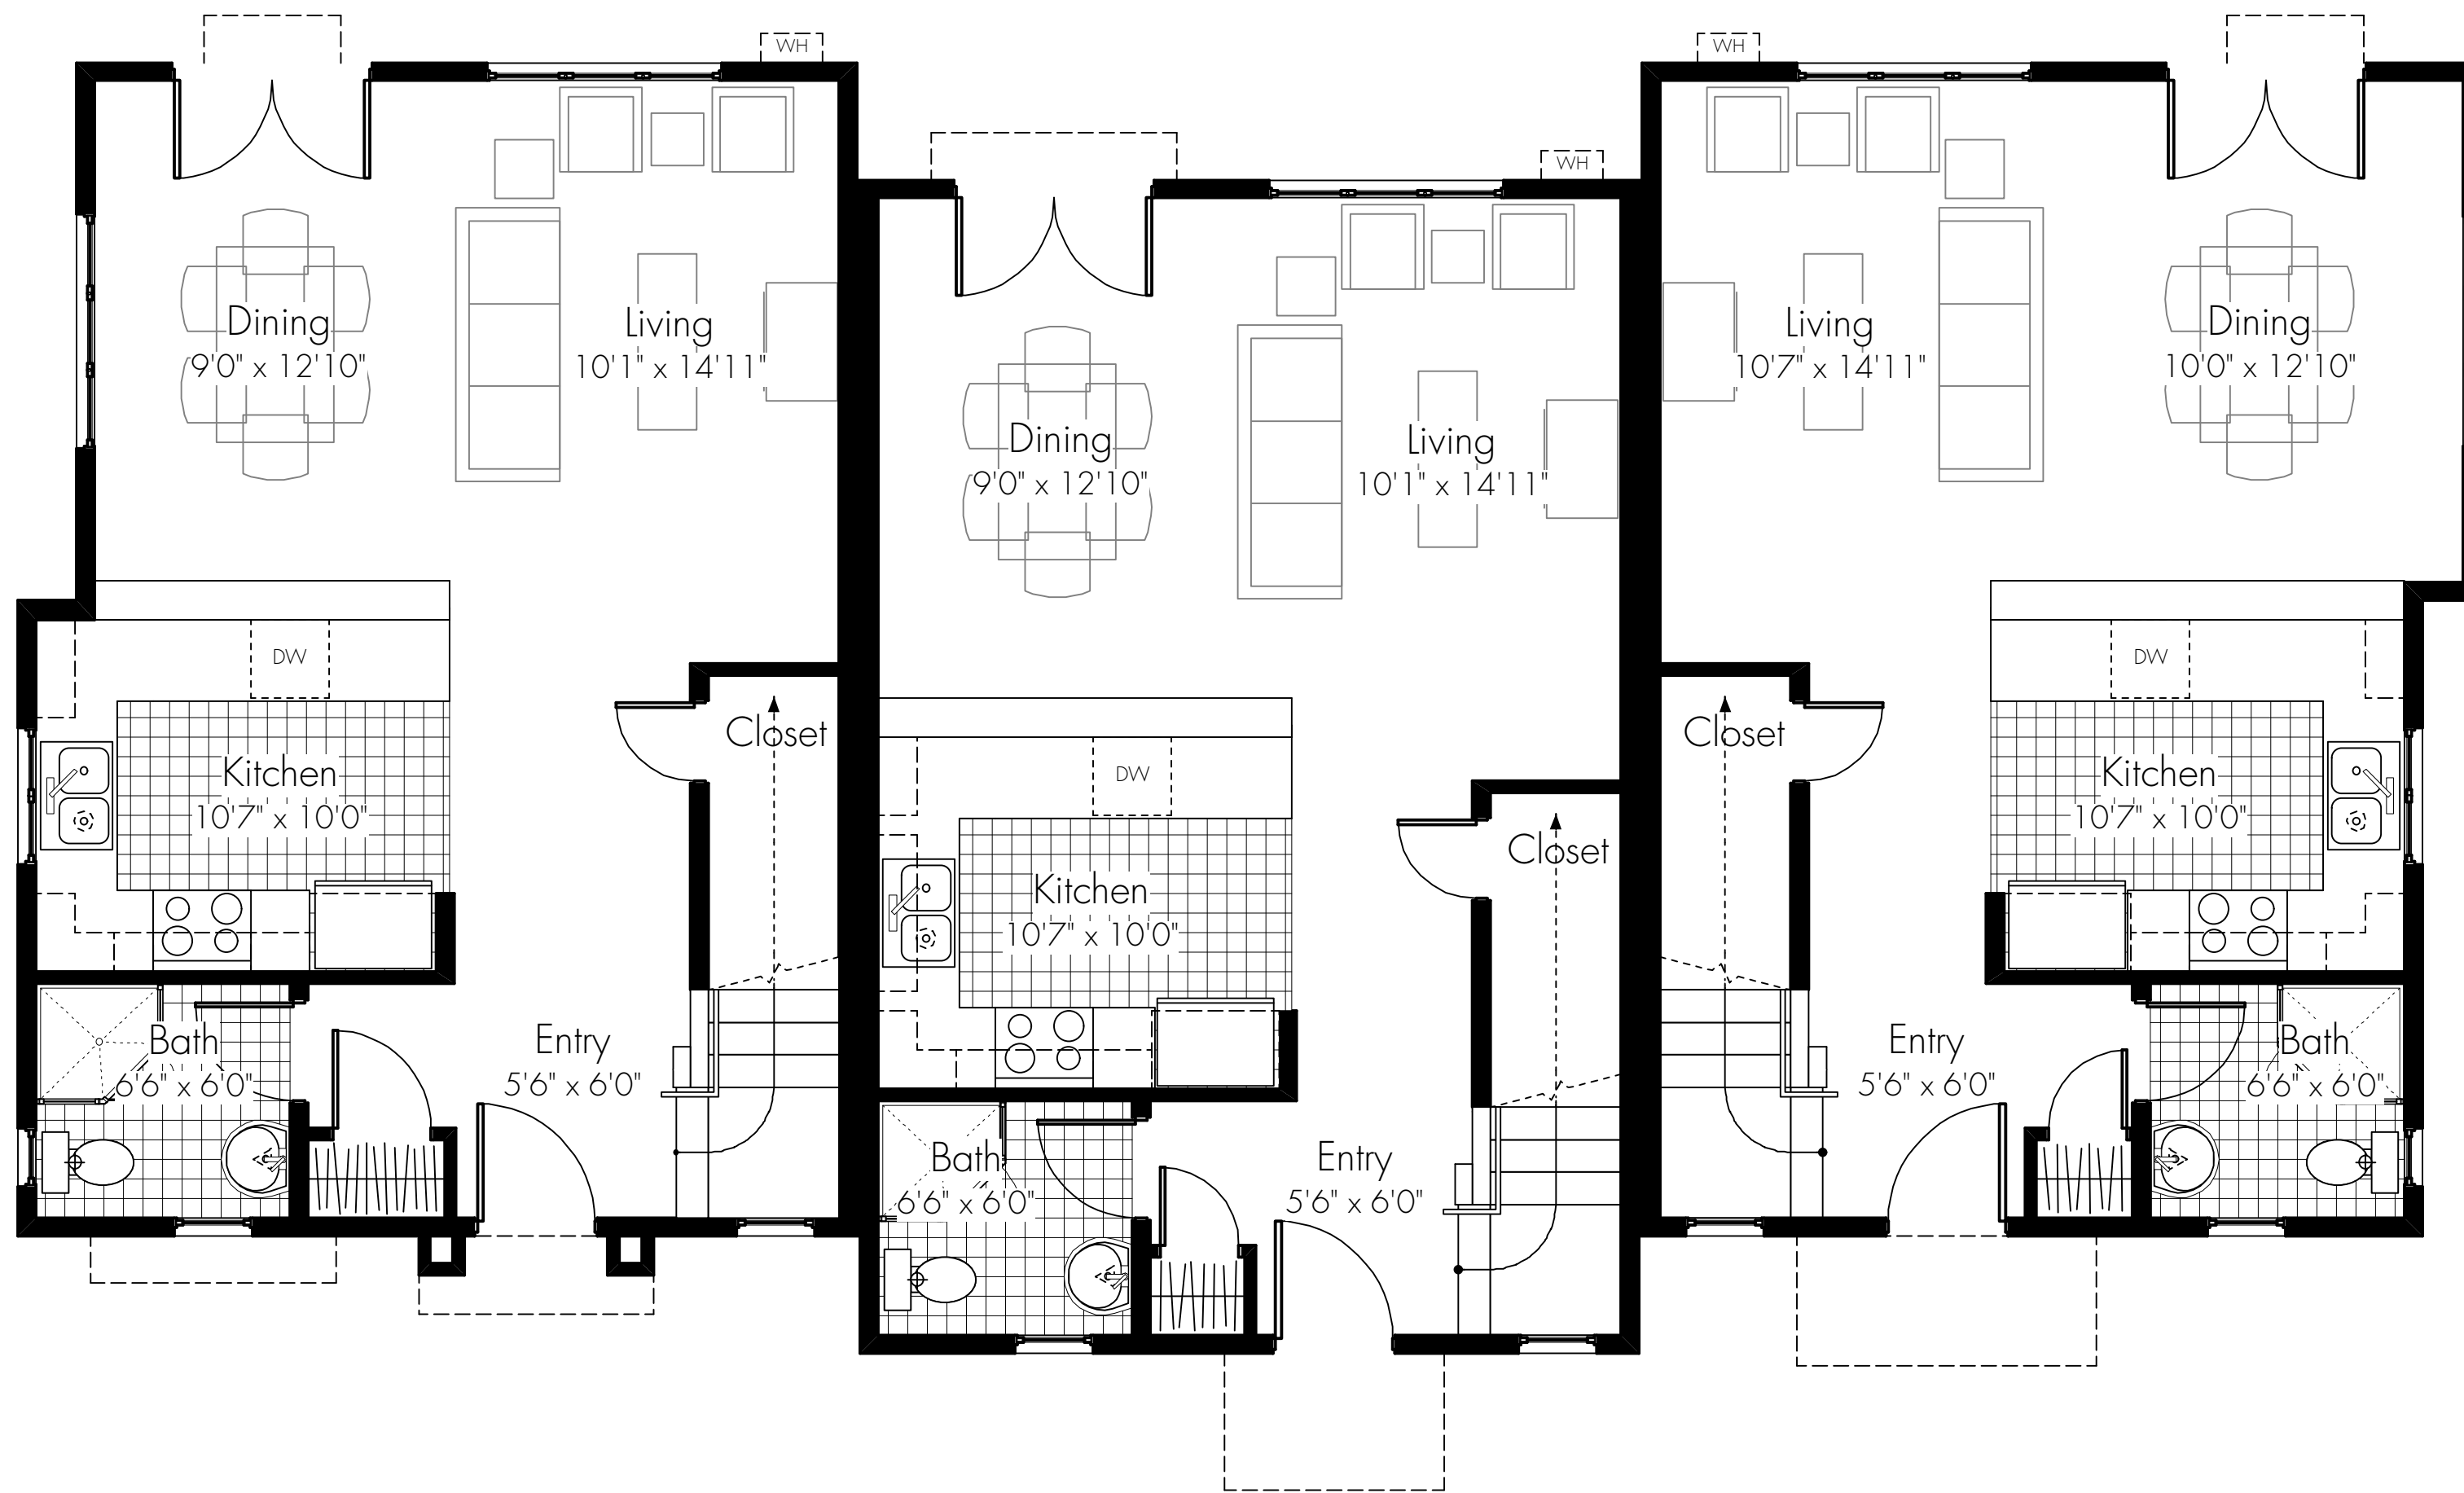

BELLA  RIVIERA

UNIT 56

UNIT 55

UNIT 54

Prices, features, amenities, specifications, plans, dimensions and designs vary per plan and location and are subject to change or substitution by Snyder Langston without prior notice. Square footages are approximately and should not be used as representation of the homes' precise or actual size. See sales associate for details prior to purchase.

BLDG F1 - FIRST FLOOR
TOTAL NET AREA = 3,290 SF

UNIT 56

UNIT 55

UNIT 54

Prices, features, amenities, specifications, plans, dimensions and designs vary per plan and location and are subject to change or substitution by Snyder Langston without prior notice. Square footages are approximately and should not be used as representation of the homes' precise or actual size. See sales associate for details prior to purchase.