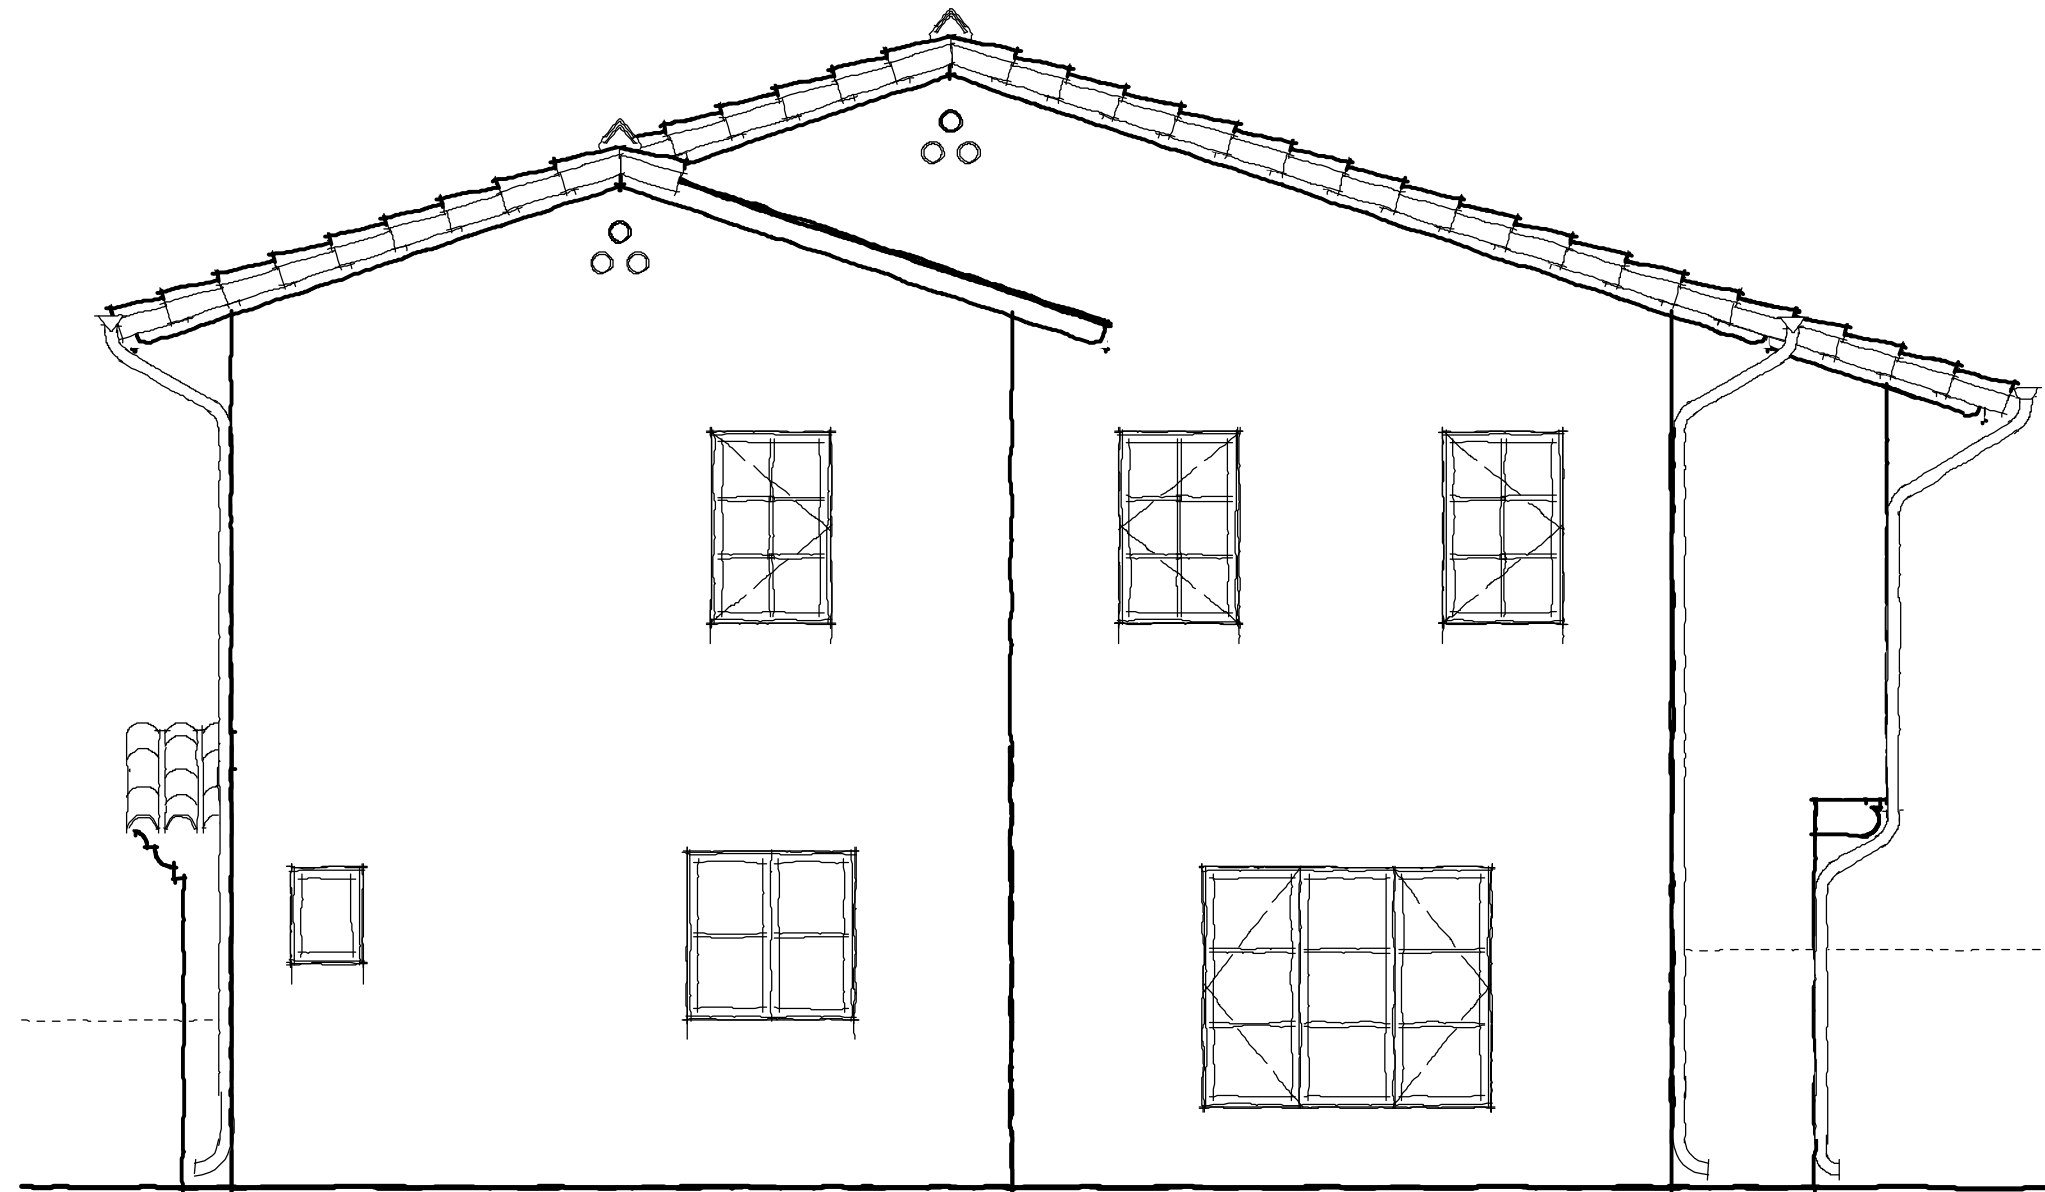

BLDG F2 - FIRST FLOOR
TOTAL NET AREA = 2,227 SF

UNIT 70

UNIT 71

UNIT 70

UNIT 71

UNIT 70

UNIT 71

UNIT 70