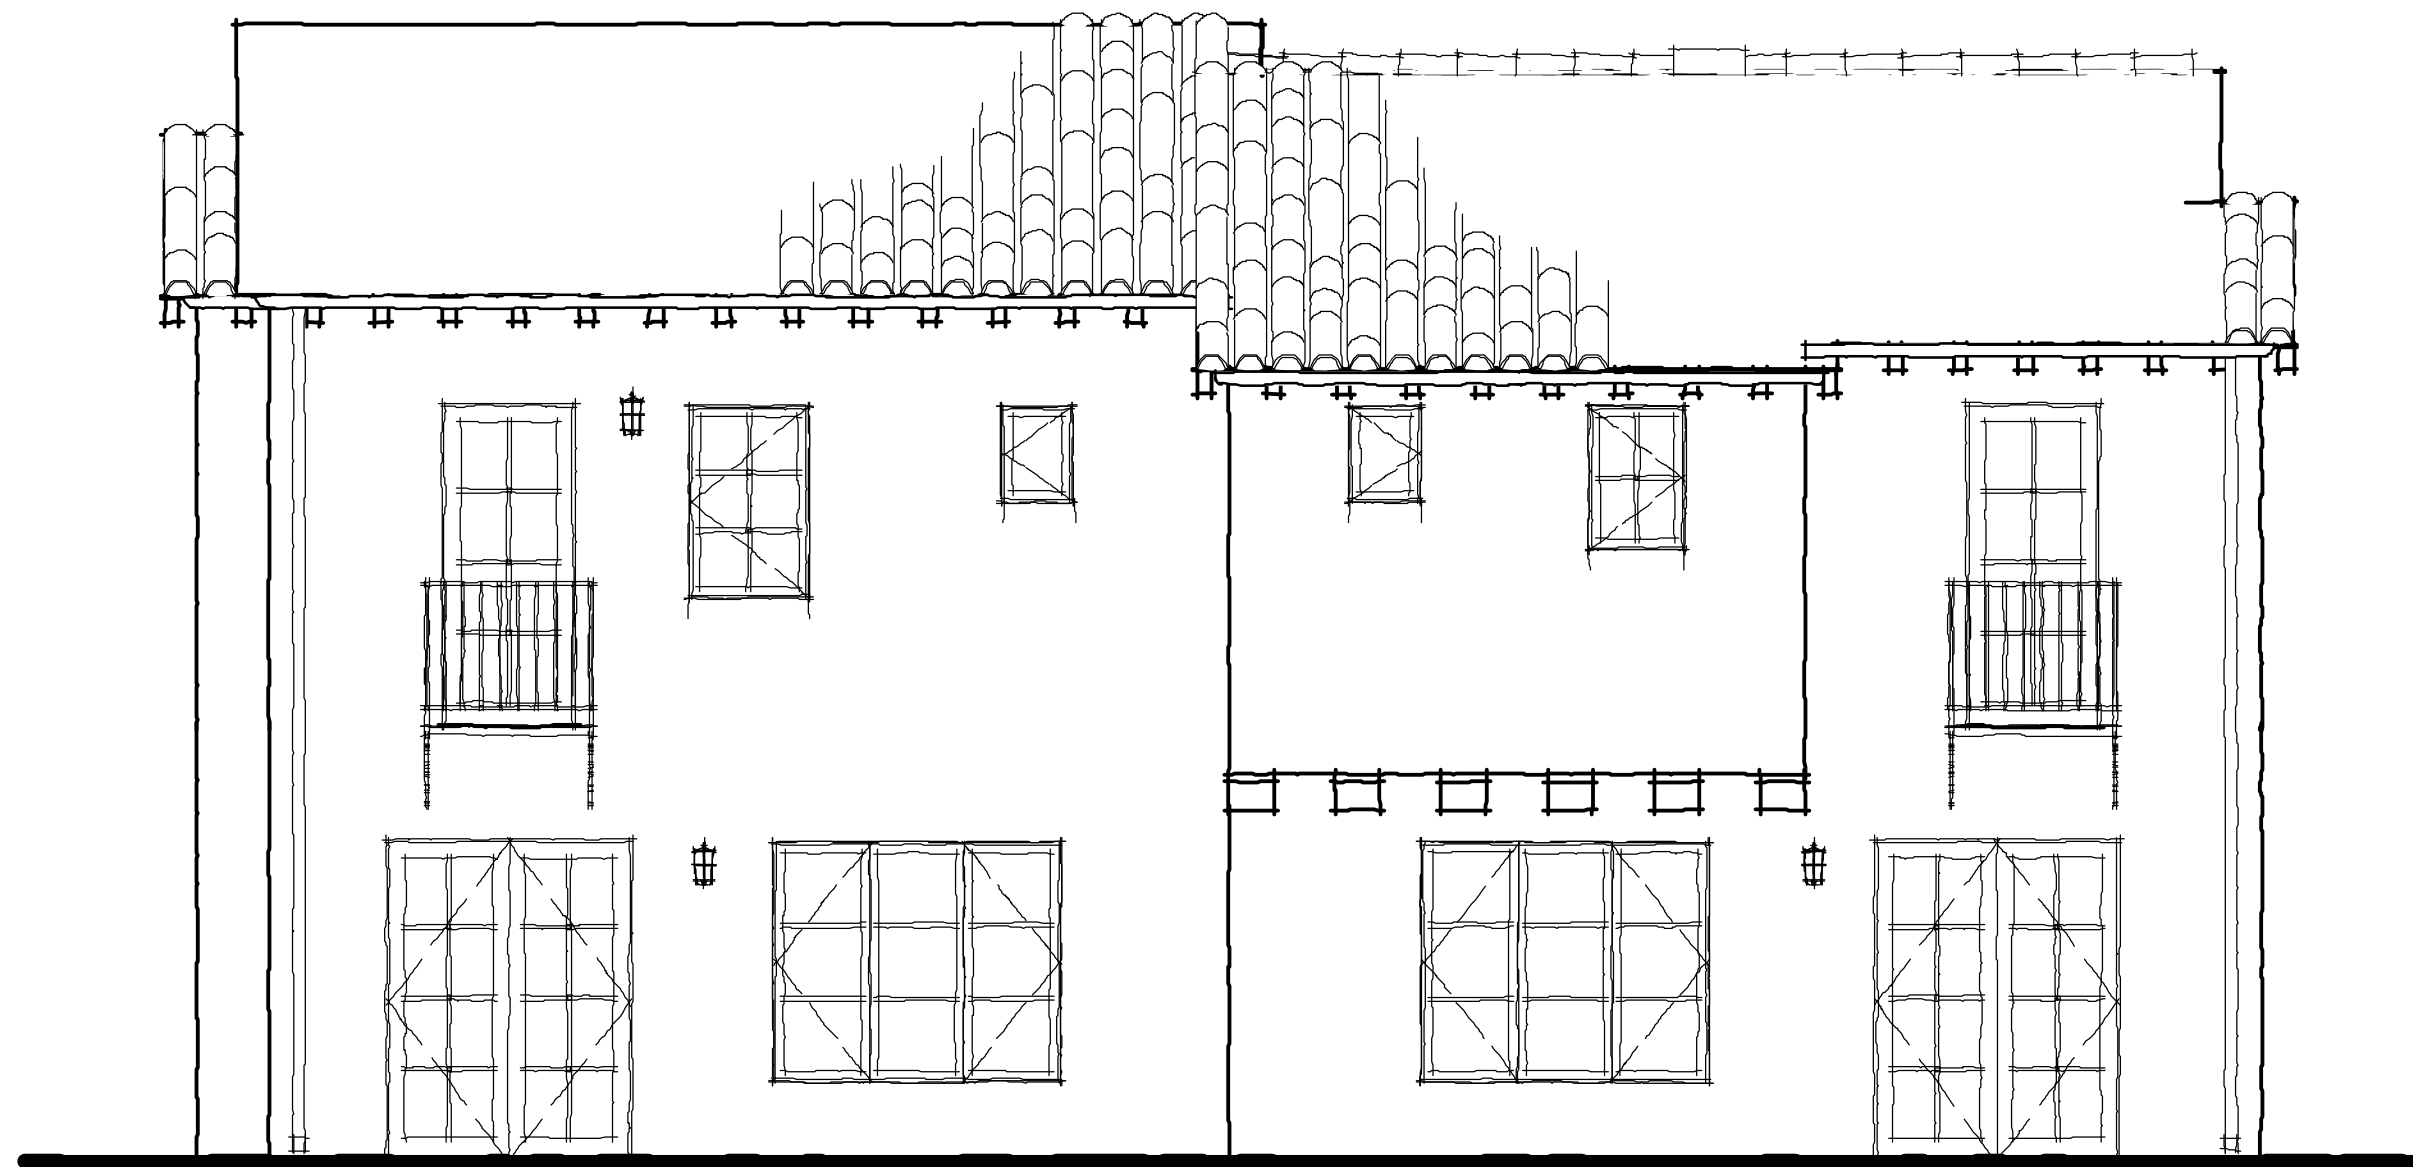

BLDG F2 - FIRST FLOOR
TOTAL NET AREA = 2,227 SF

UNIT 70

UNIT 71

UNIT 70

UNIT 71

UNIT 70

UNIT 71

UNIT 70