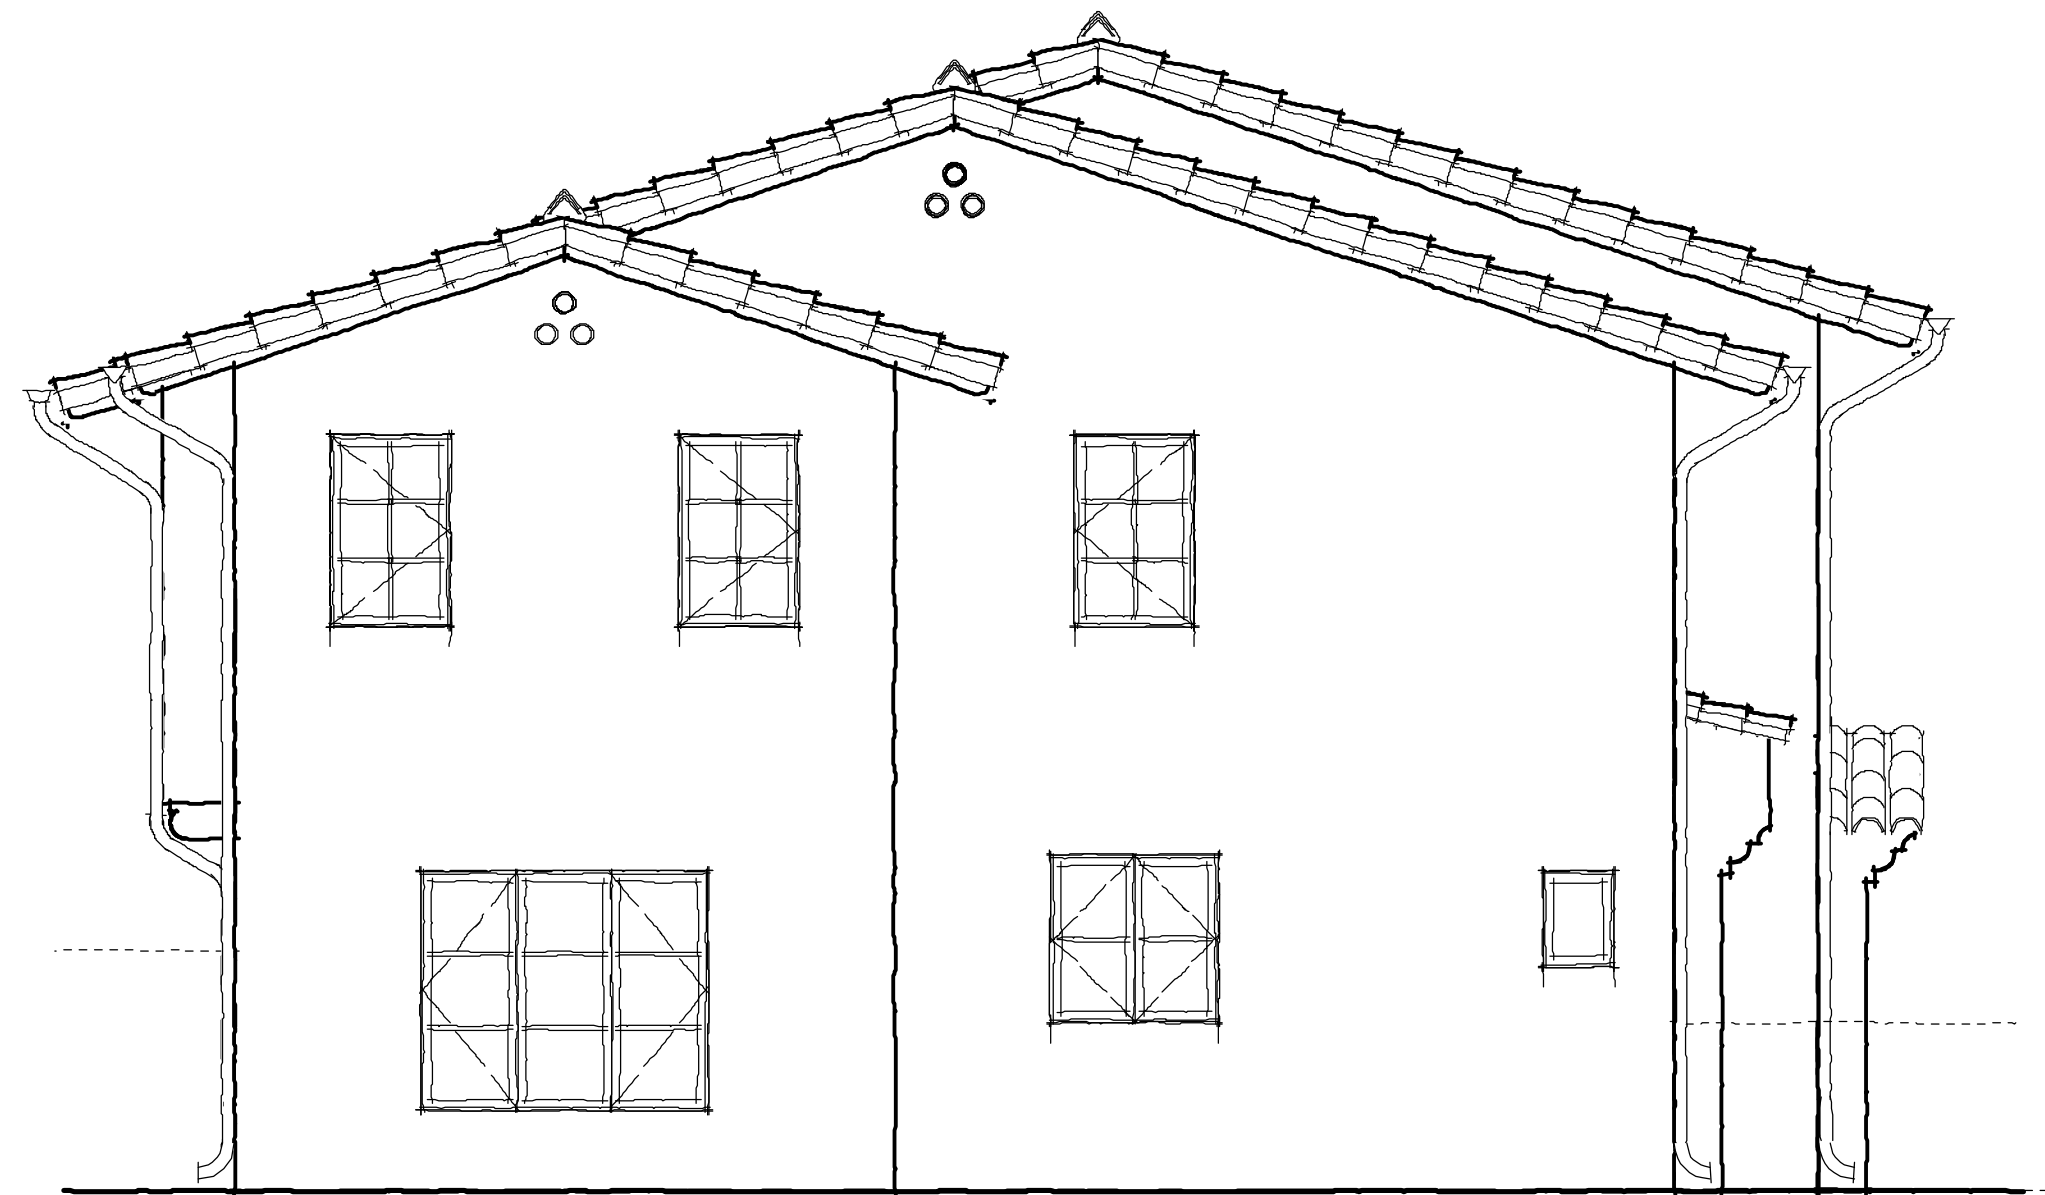

BLDG F2 - FIRST FLOOR
TOTAL NET AREA = 2,227 SF

UNIT 70

UNIT 71

UNIT 70

UNIT 71

UNIT 70

UNIT 71

UNIT 70