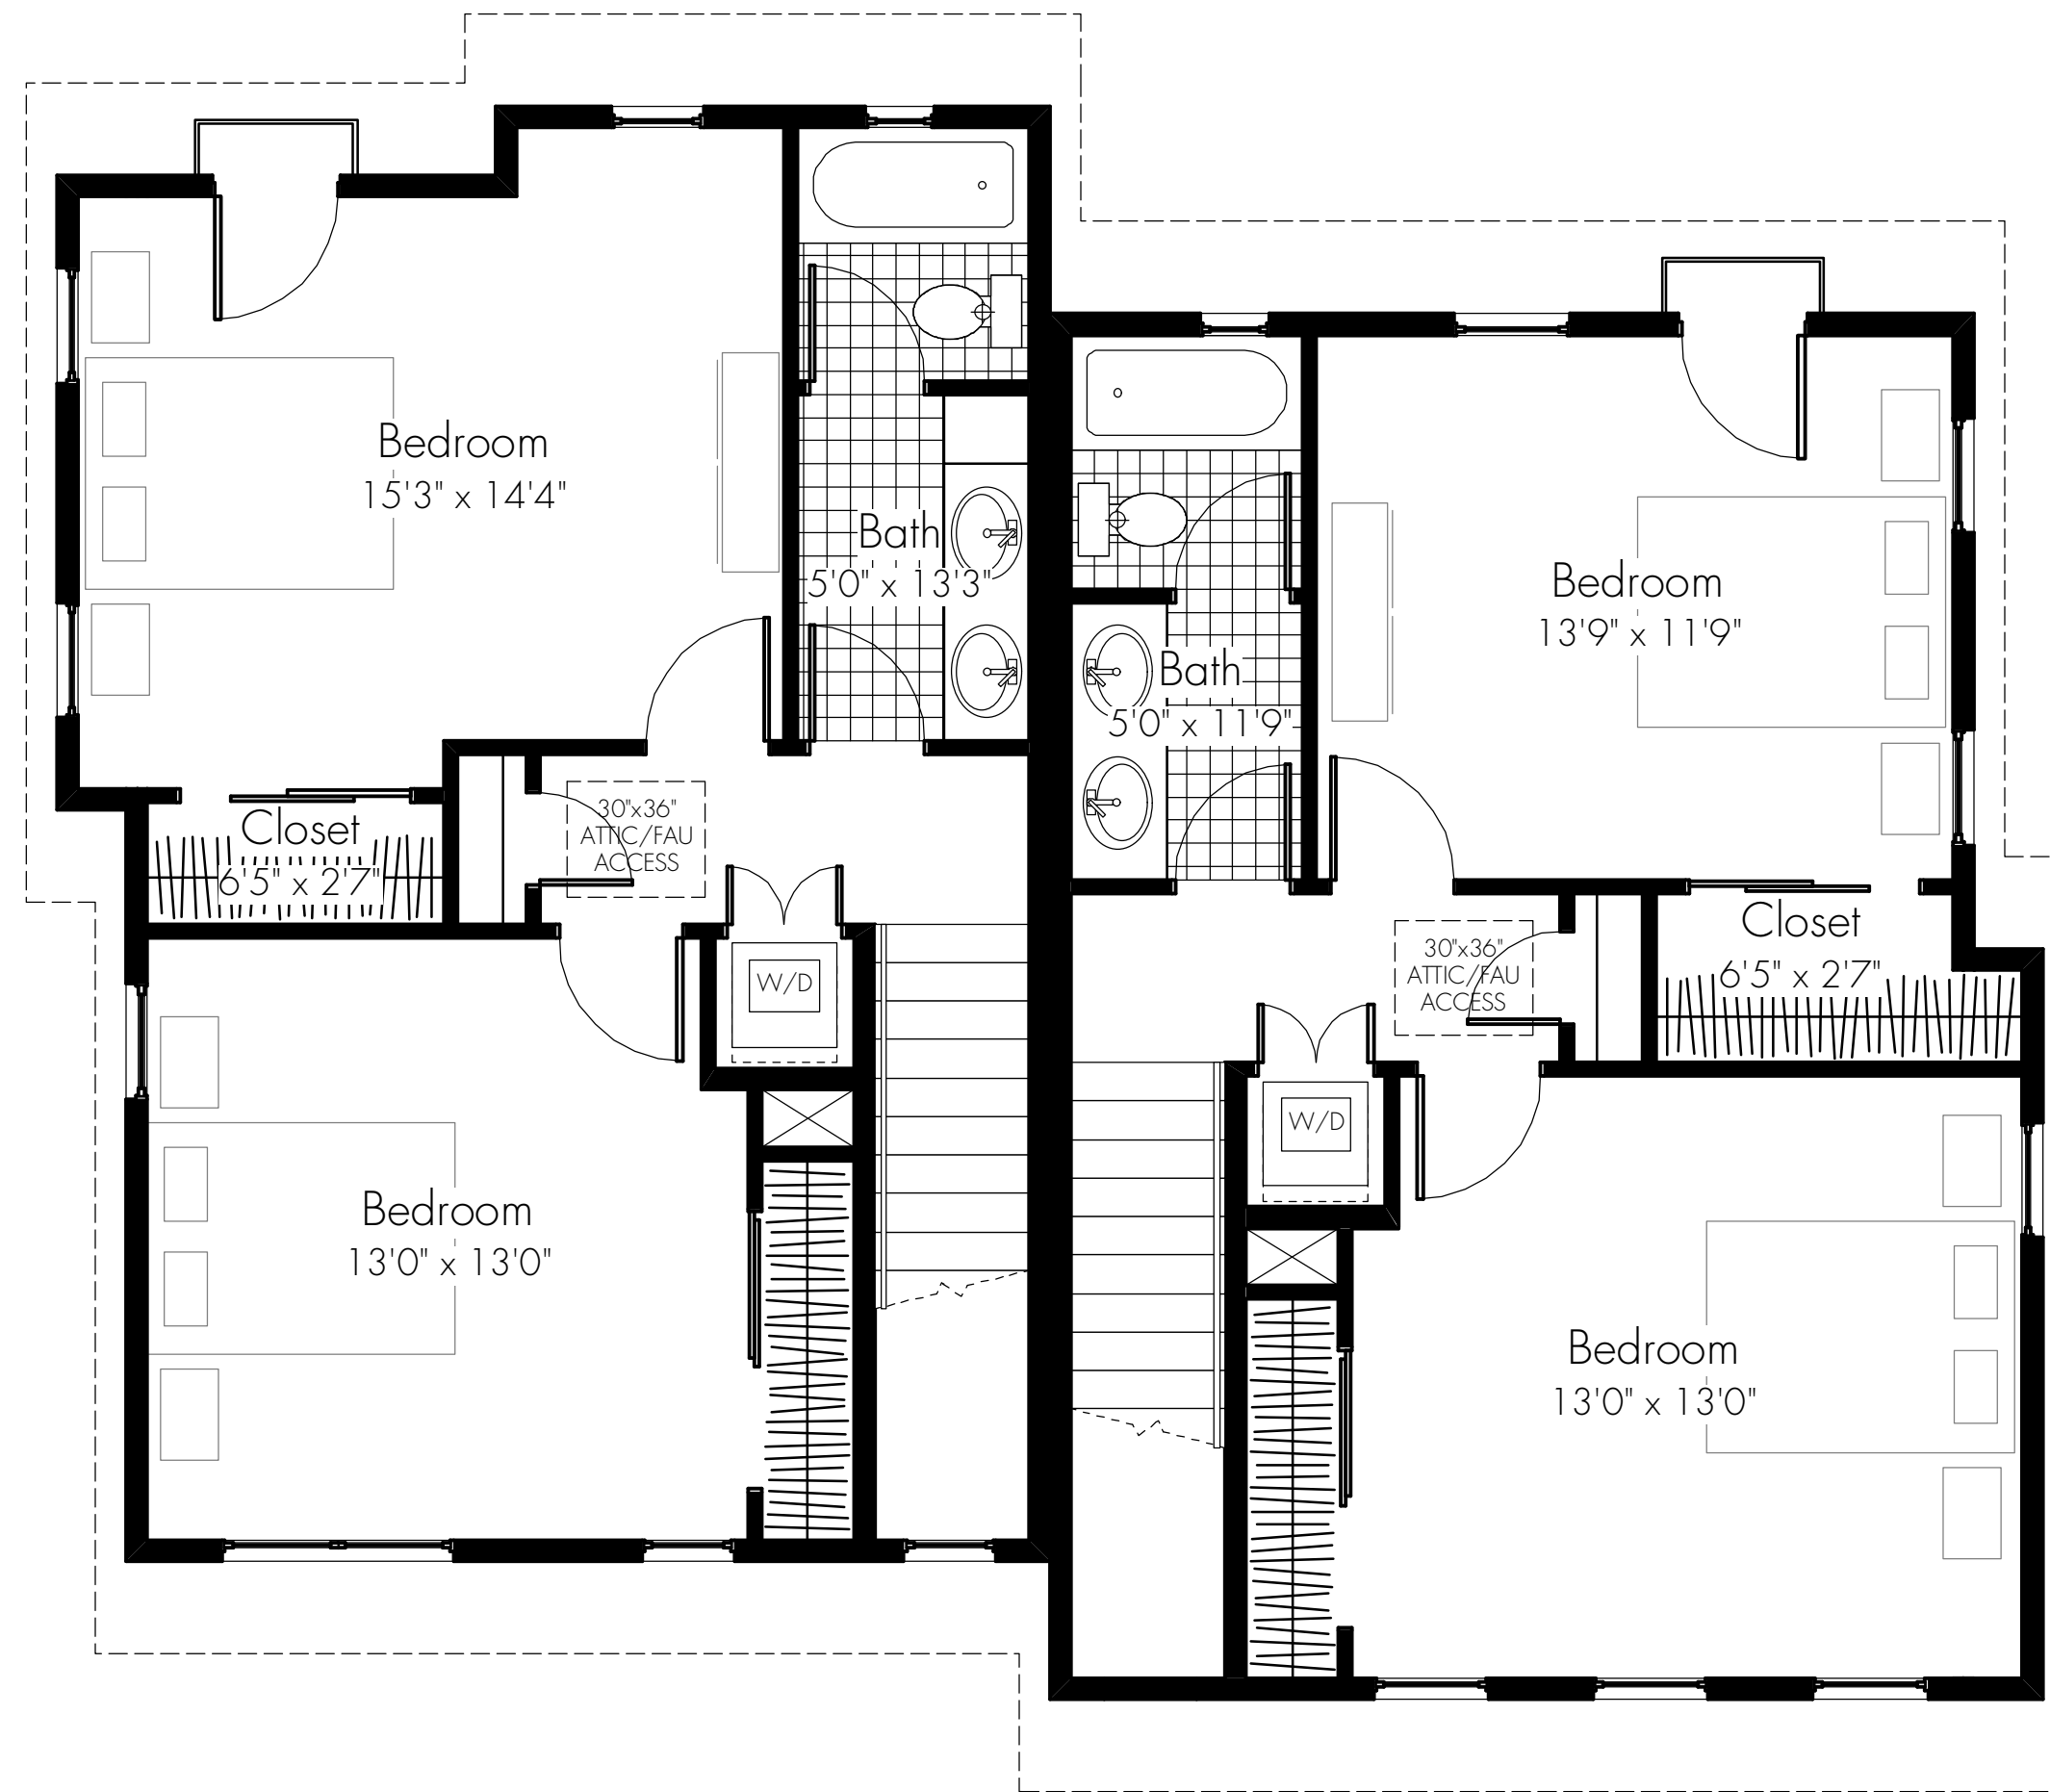

UNIT 70

UNIT 71

Prices, features, amenities, specifications, plans, dimensions and designs vary per plan and location and are subject to change or substitution by Snyder Langston without prior notice. Square footages are approximately and should not be used as representation of the homes' precise or actual size. See sales associate for details prior to purchase.

BLDG F2 - FIRST FLOOR
TOTAL NET AREA = 2,227 SF

UNIT 70

UNIT 71

UNIT 70

UNIT 71

UNIT 70

UNIT 71

UNIT 70

UNIT 71